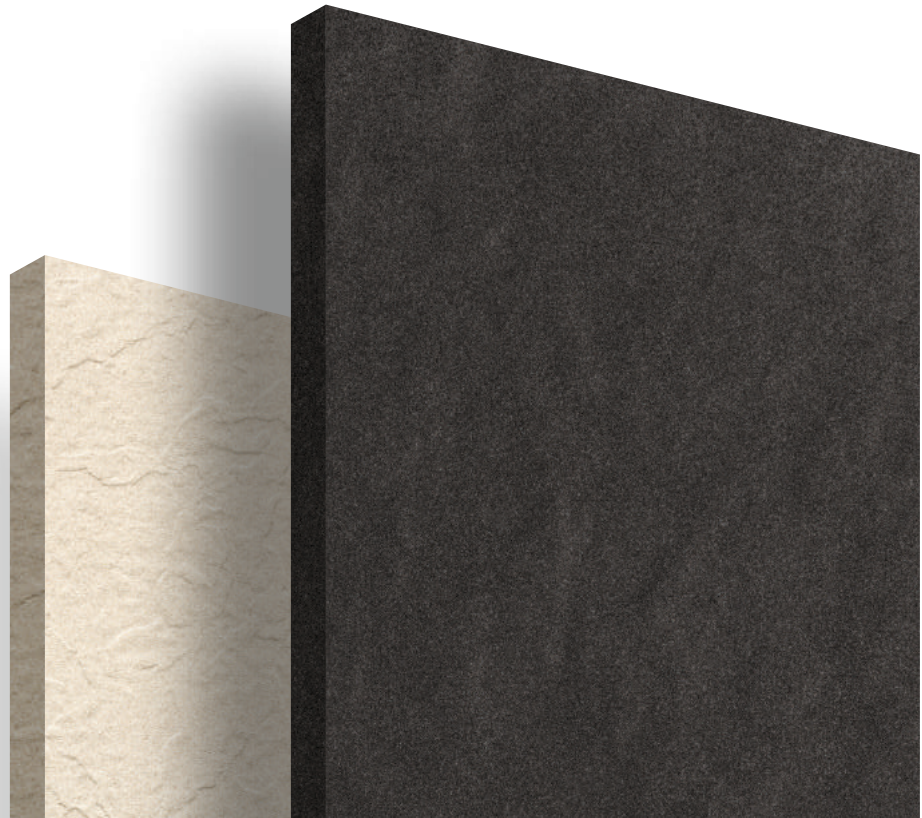

SOLUTIONS FOR ARCHITECTURE WITHOUT LIMITS.

Marfil Tiles are ideal for covering any surface: thanks to its Full Body, ease of installation (cutting, drilling, grouting, etc.) and maintenance compared with traditional ceramic tiles, our full body tiles are especially recommended for installation on floors and wall coverings, in residential and business settings, both interior and exterior.

Through applications that take advantage of the structural features of the tiles in terms of solidness and size, it is possible to revamp the interior walls and floors of any building, ensuring their correct thermal insulation and a distinct aesthetic improvement.

FULJ BODY
VITRIFIED TILES