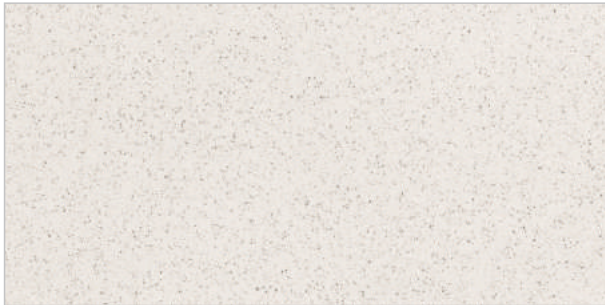

BUTTER
matt

MARFIL

TILES

800X1600MM

DOLOMINE
polished

DOLOMINE
matt

DOLOMINE
wave

600X1200MM